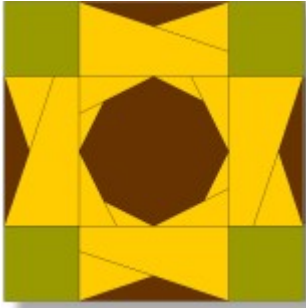

Missouri Daisy

12" Partially Paper-Pieced Quilt Block Pattern

From <http://quilting.bellaonline.com>

Missouri Daisy

12" Partially Paper-Pieced Quilt Block Pattern

From <http://quilting.bellaonline.com>

Missouri Daisy

12" Partially Paper-Pieced Quilt Block Pattern

From <http://quilting.bellaonline.com>

← 1 inch →

Unit D—Missouri Daisy—12" Quilt Block Pattern

Copyright 2005 by Kim Noblin <http://quilting.bellaonline.com>

Unit E—Missouri Daisy—12" Quilt Block Pattern

Copyright 2005 by Kim Noblin <http://quilting.bellaonline.com>