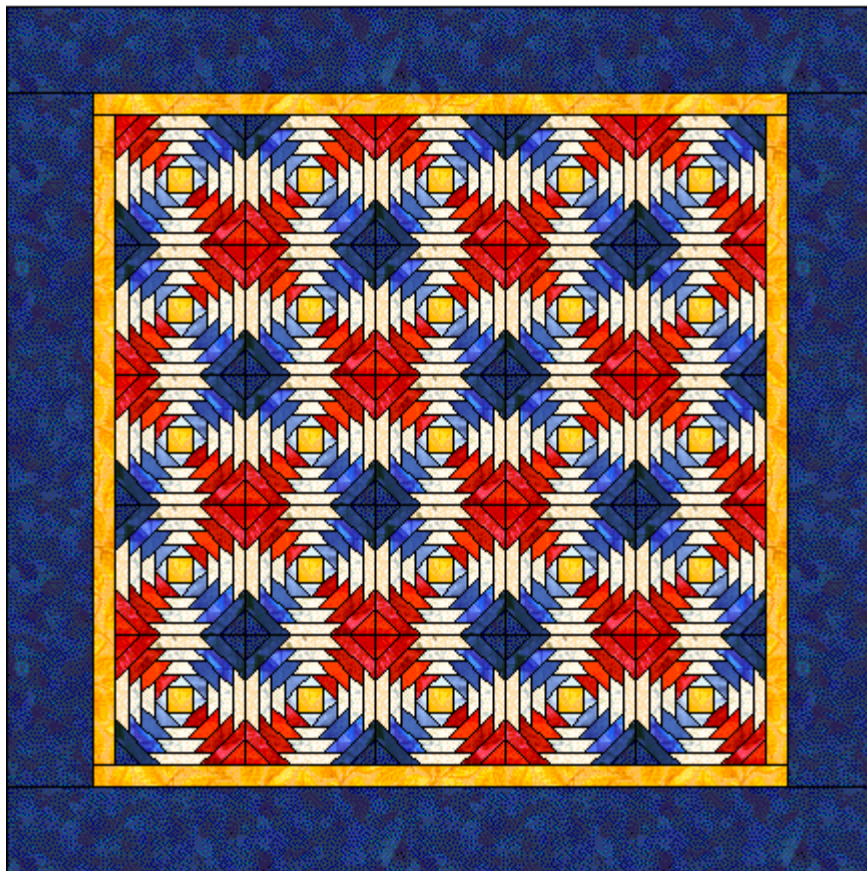

American Pineapple

Quilt Finished Size: 40'' x 40''
Block Finished Size: 6''

To make this quilt, you will need to print or copy 25 copies of the foundation pattern.

For inner border cut two 1-1/2'' x 30-1/2'' strips and two 1-1/2'' x 32-1/2'' strips.

For outer border cut two 4-1/2'' x 32-1/2'' strips and two 4-1/2'' x 40-1/2'' strips.

Copyright 2003 by Kim Noblin