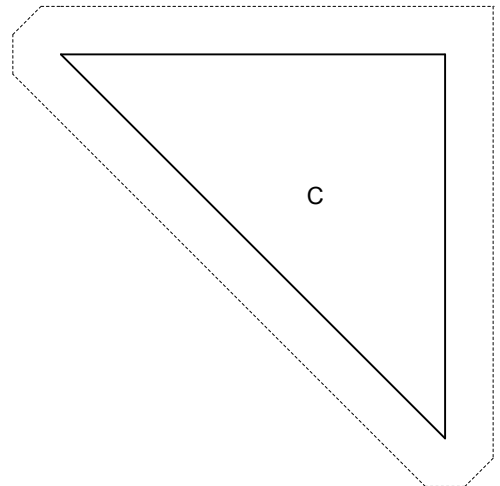

Easter Lily

Pattern for 14.00x14.00 block
Key Block (12/50 actual size)

D