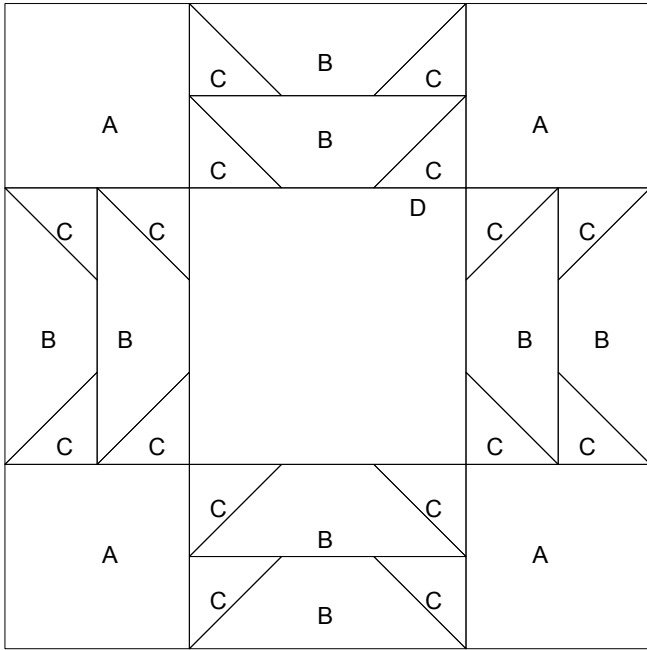

Easter Lily

Pattern for 14.00x14.00 block
Key Block (12/50 actual size)

D