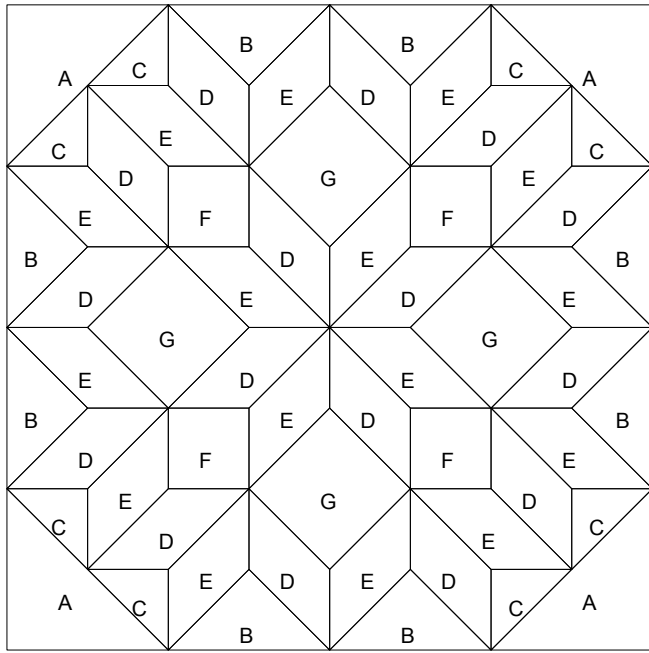

Dutch Rose

Pattern for 24.00x24.00 block
Key Block (7/50 actual size)

A

E